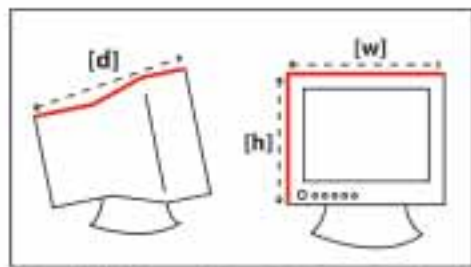

Mastercard

Discover

American Express Card number _____ Expiration date ____/____/____

Sizing Instructions

The Computer Filter is sized by the height. Measure the height of your tower and select the size you need.

Please Note: Do not include the "base" or "stand" in the monitor height. Thank you.

Monitor Dirt Bag measurements need to be exact. Please measure to the nearest quarter of an inch.

Measurements are the same for a CRT and flatscreen monitor.